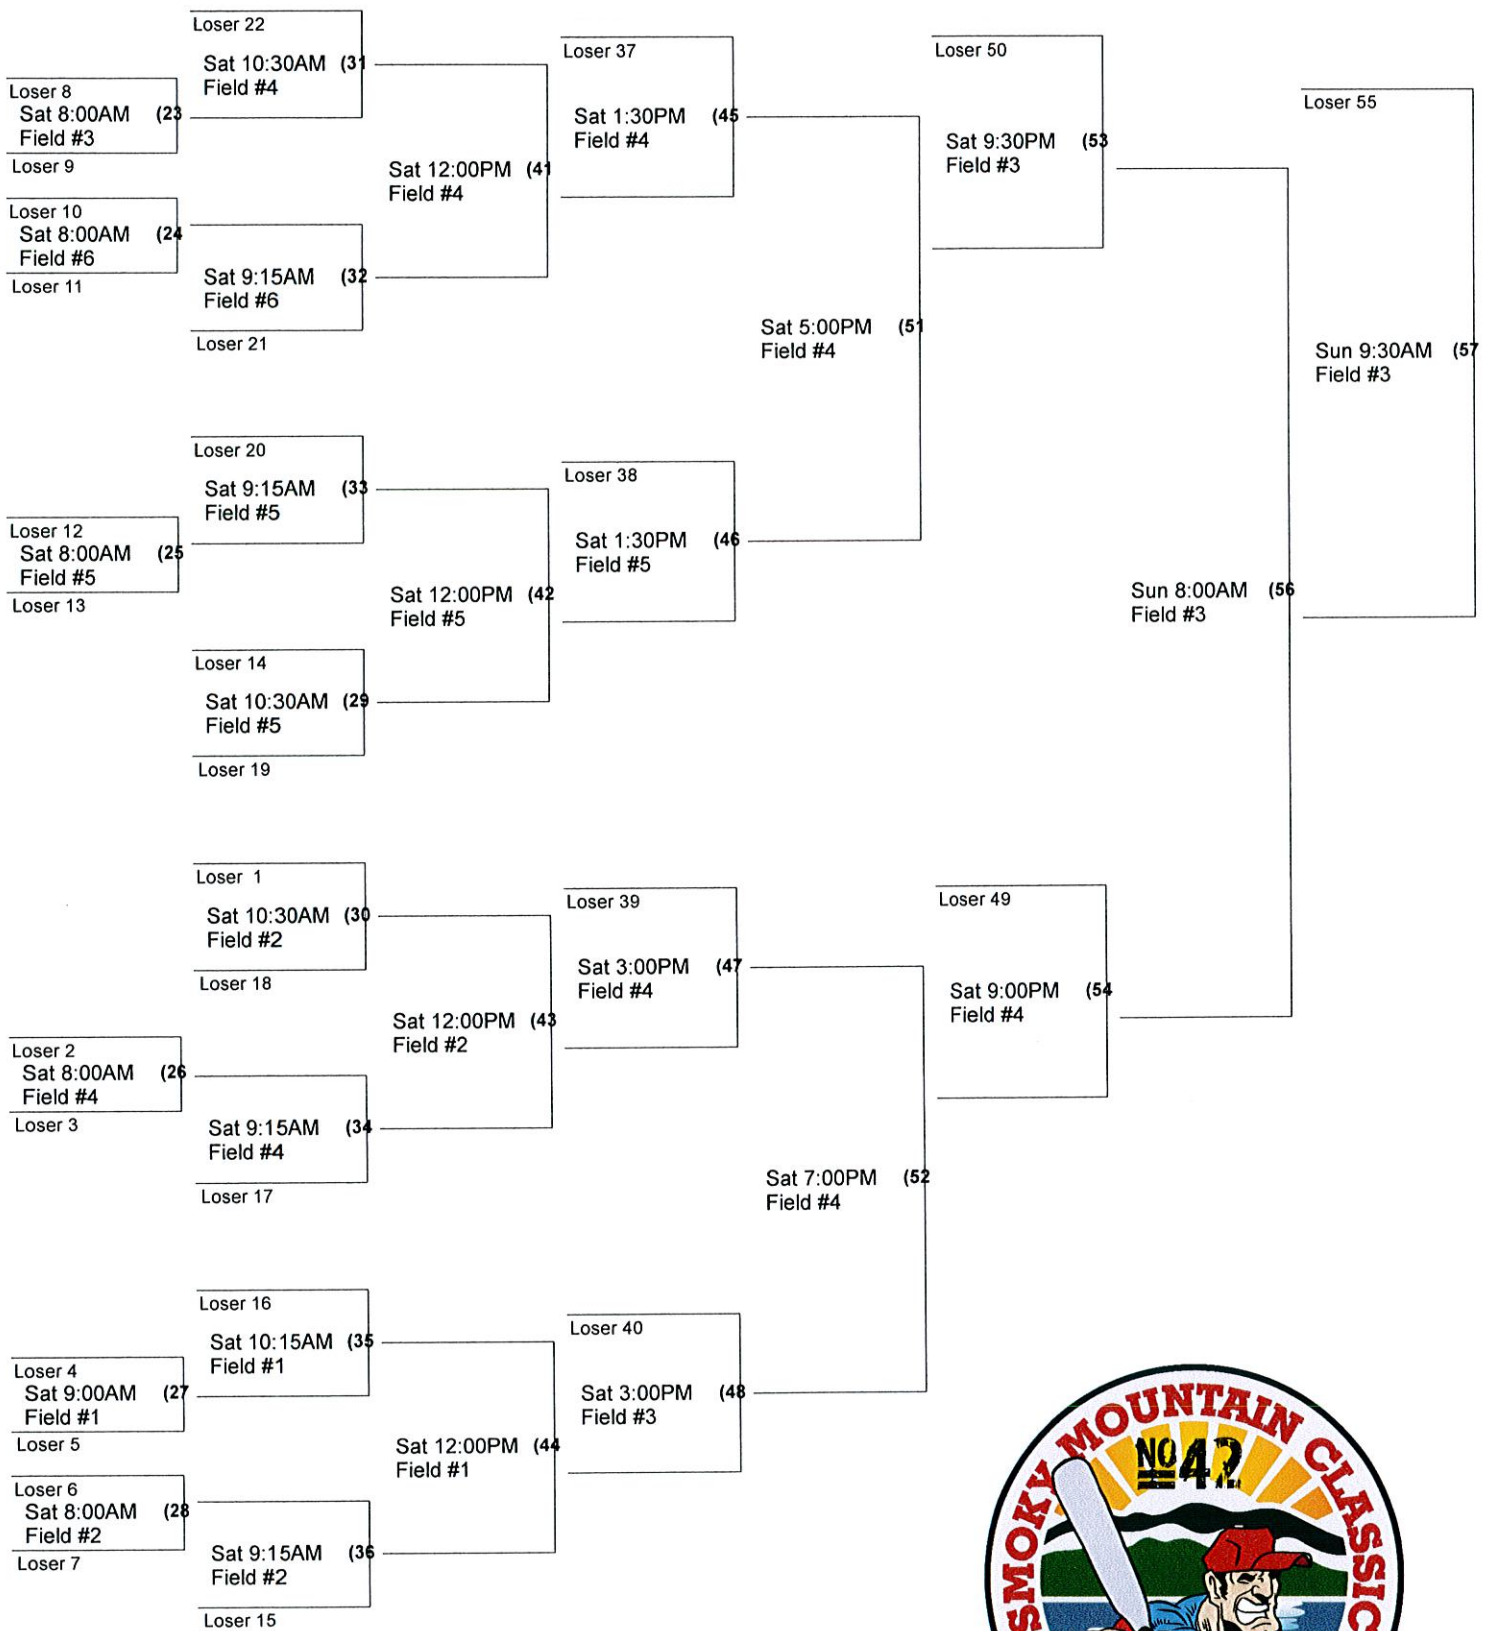

The Tradition Continues

Smoky Mountain Classic

Softball Tournament

(Games 1-22 will all be played Friday night.)

Winner's Bracket

Fields #1 & 2 – Everett Park
 Fields #3 & 4 – Sandy Springs Park
 Field #5 – Maryville College
 Field #6 – Springbrook Park

Loser's Bracket